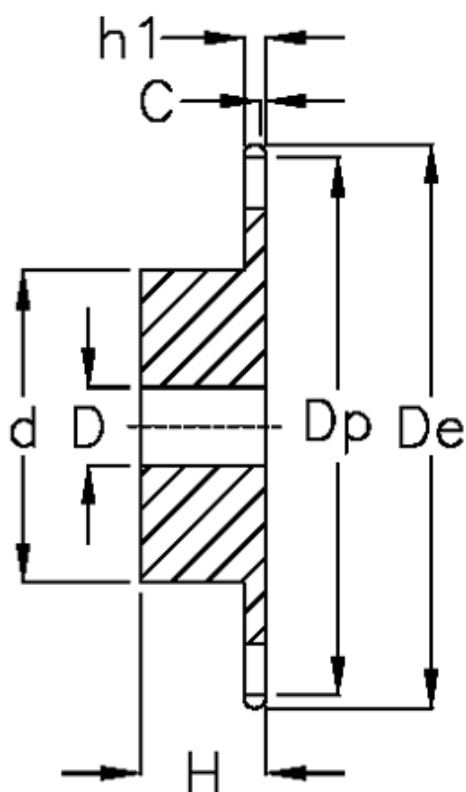

Article number: 616011005038

Description: Sprocket 08 B-1 Z=38 simplex
predrilled

Measures

C = 1.3

d = 90

D = $16 \pm 0,5$

De = 158.6

Dp = 153.8

For chain size = 1/2" x 5/16"

For chain type = 08 B-1

H = 35

h_1 = 7.2

Number of teeth = 38